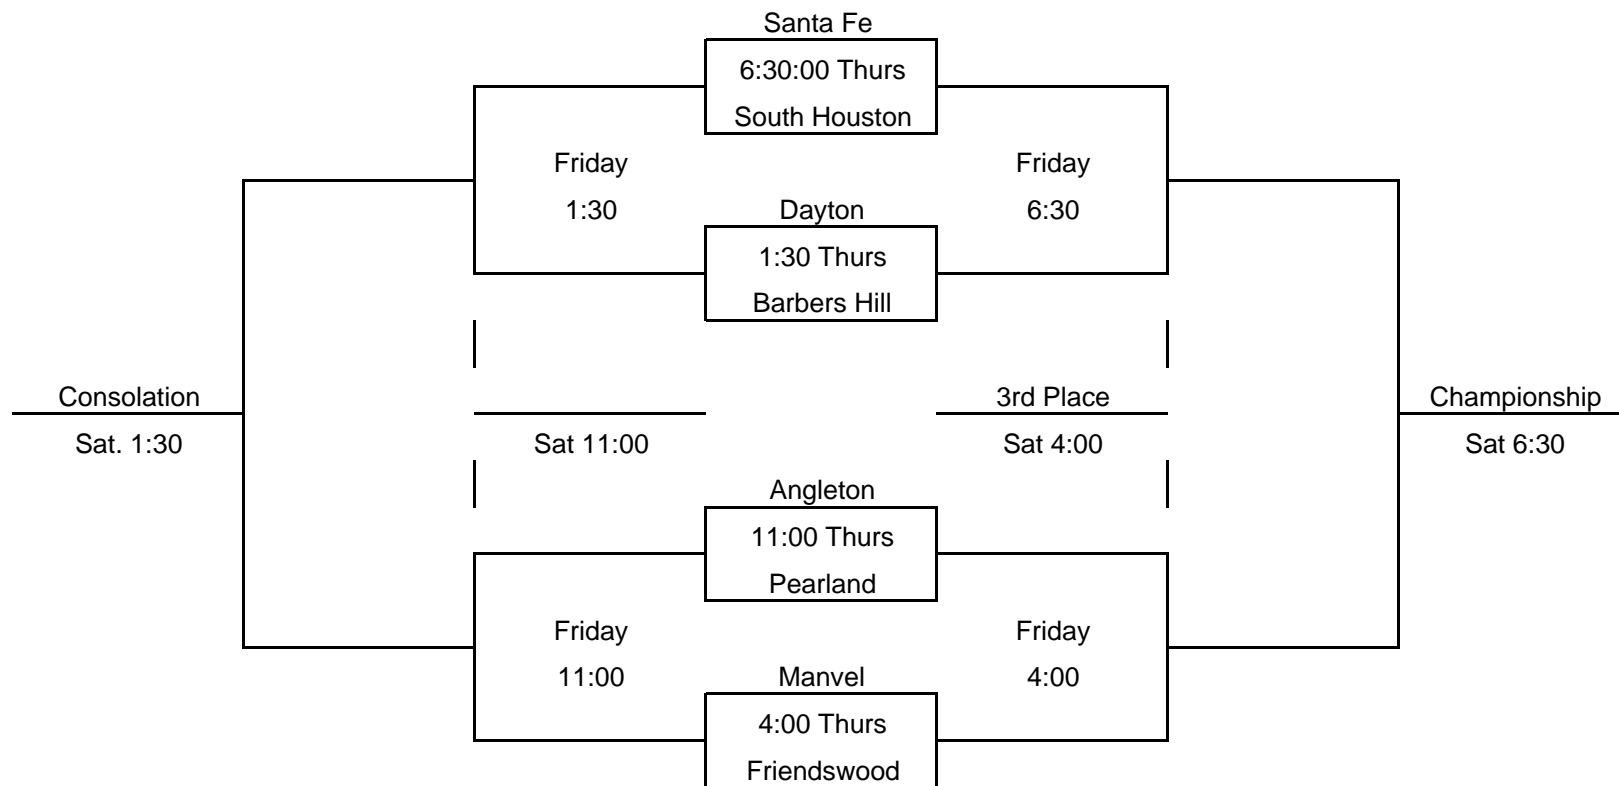

Santa Fe Baseball Booster Club
 Sophomore Baseball Tournament
 March 10, 11, 12, 2011

**All games will be played at Indian Park 16000 Hwy 6

Game Time Limit 2 Hours/Finish the Inning

Entry fee \$70.00 and 3 Baseballs per game