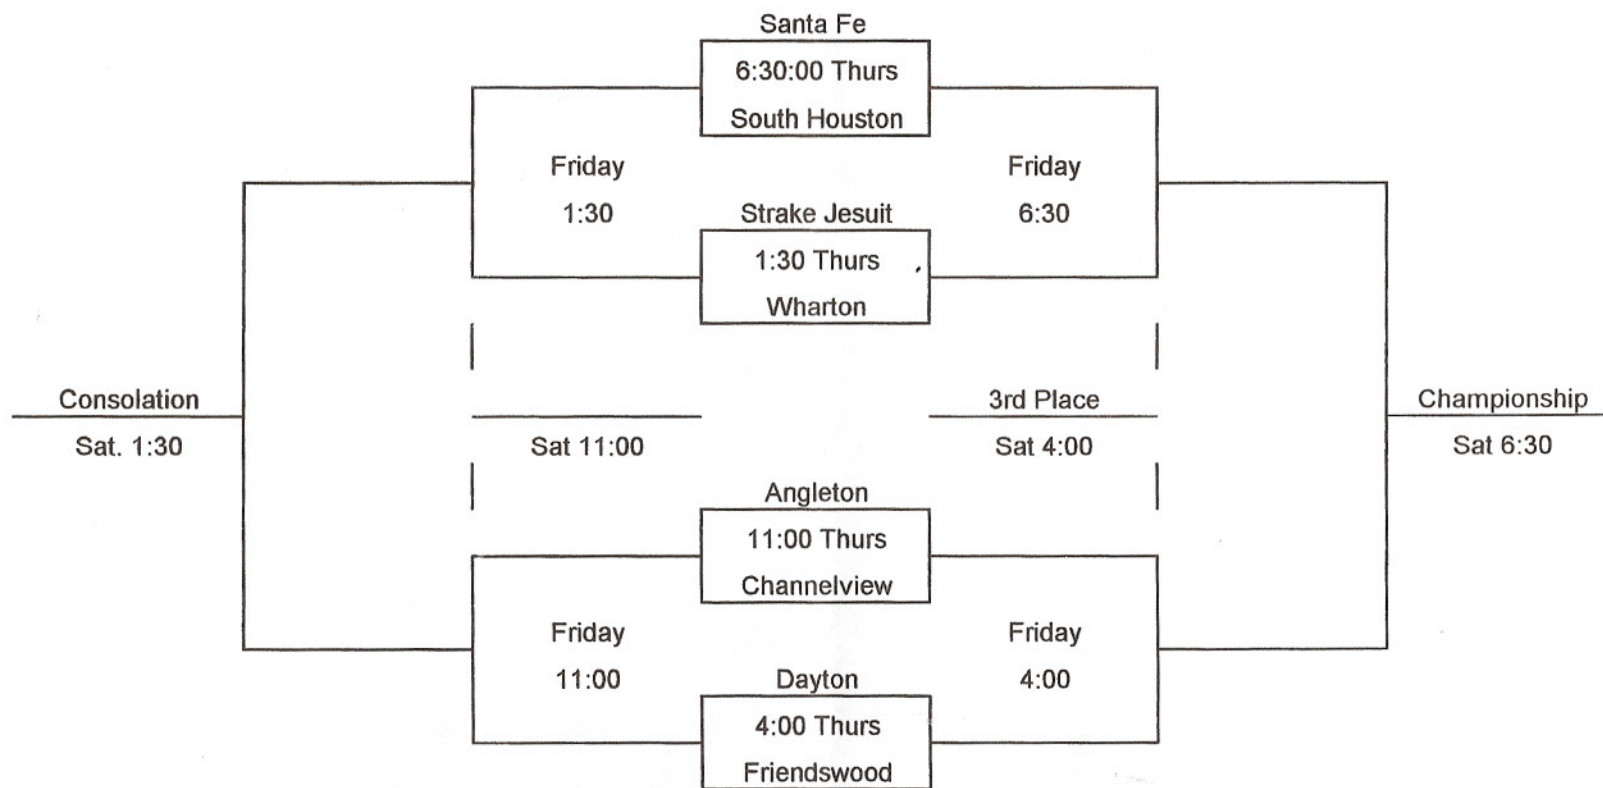

Santa Fe Baseball Booster Club
 Sophomore Baseball Tournament
 March 6, 7, 8 2008

**All games will be played at Indian Park 16000 Hwy 6

Game Time Limit 2 Hours/Finish the Inning

Entry fee \$70.00 and 3 Baseballs per game